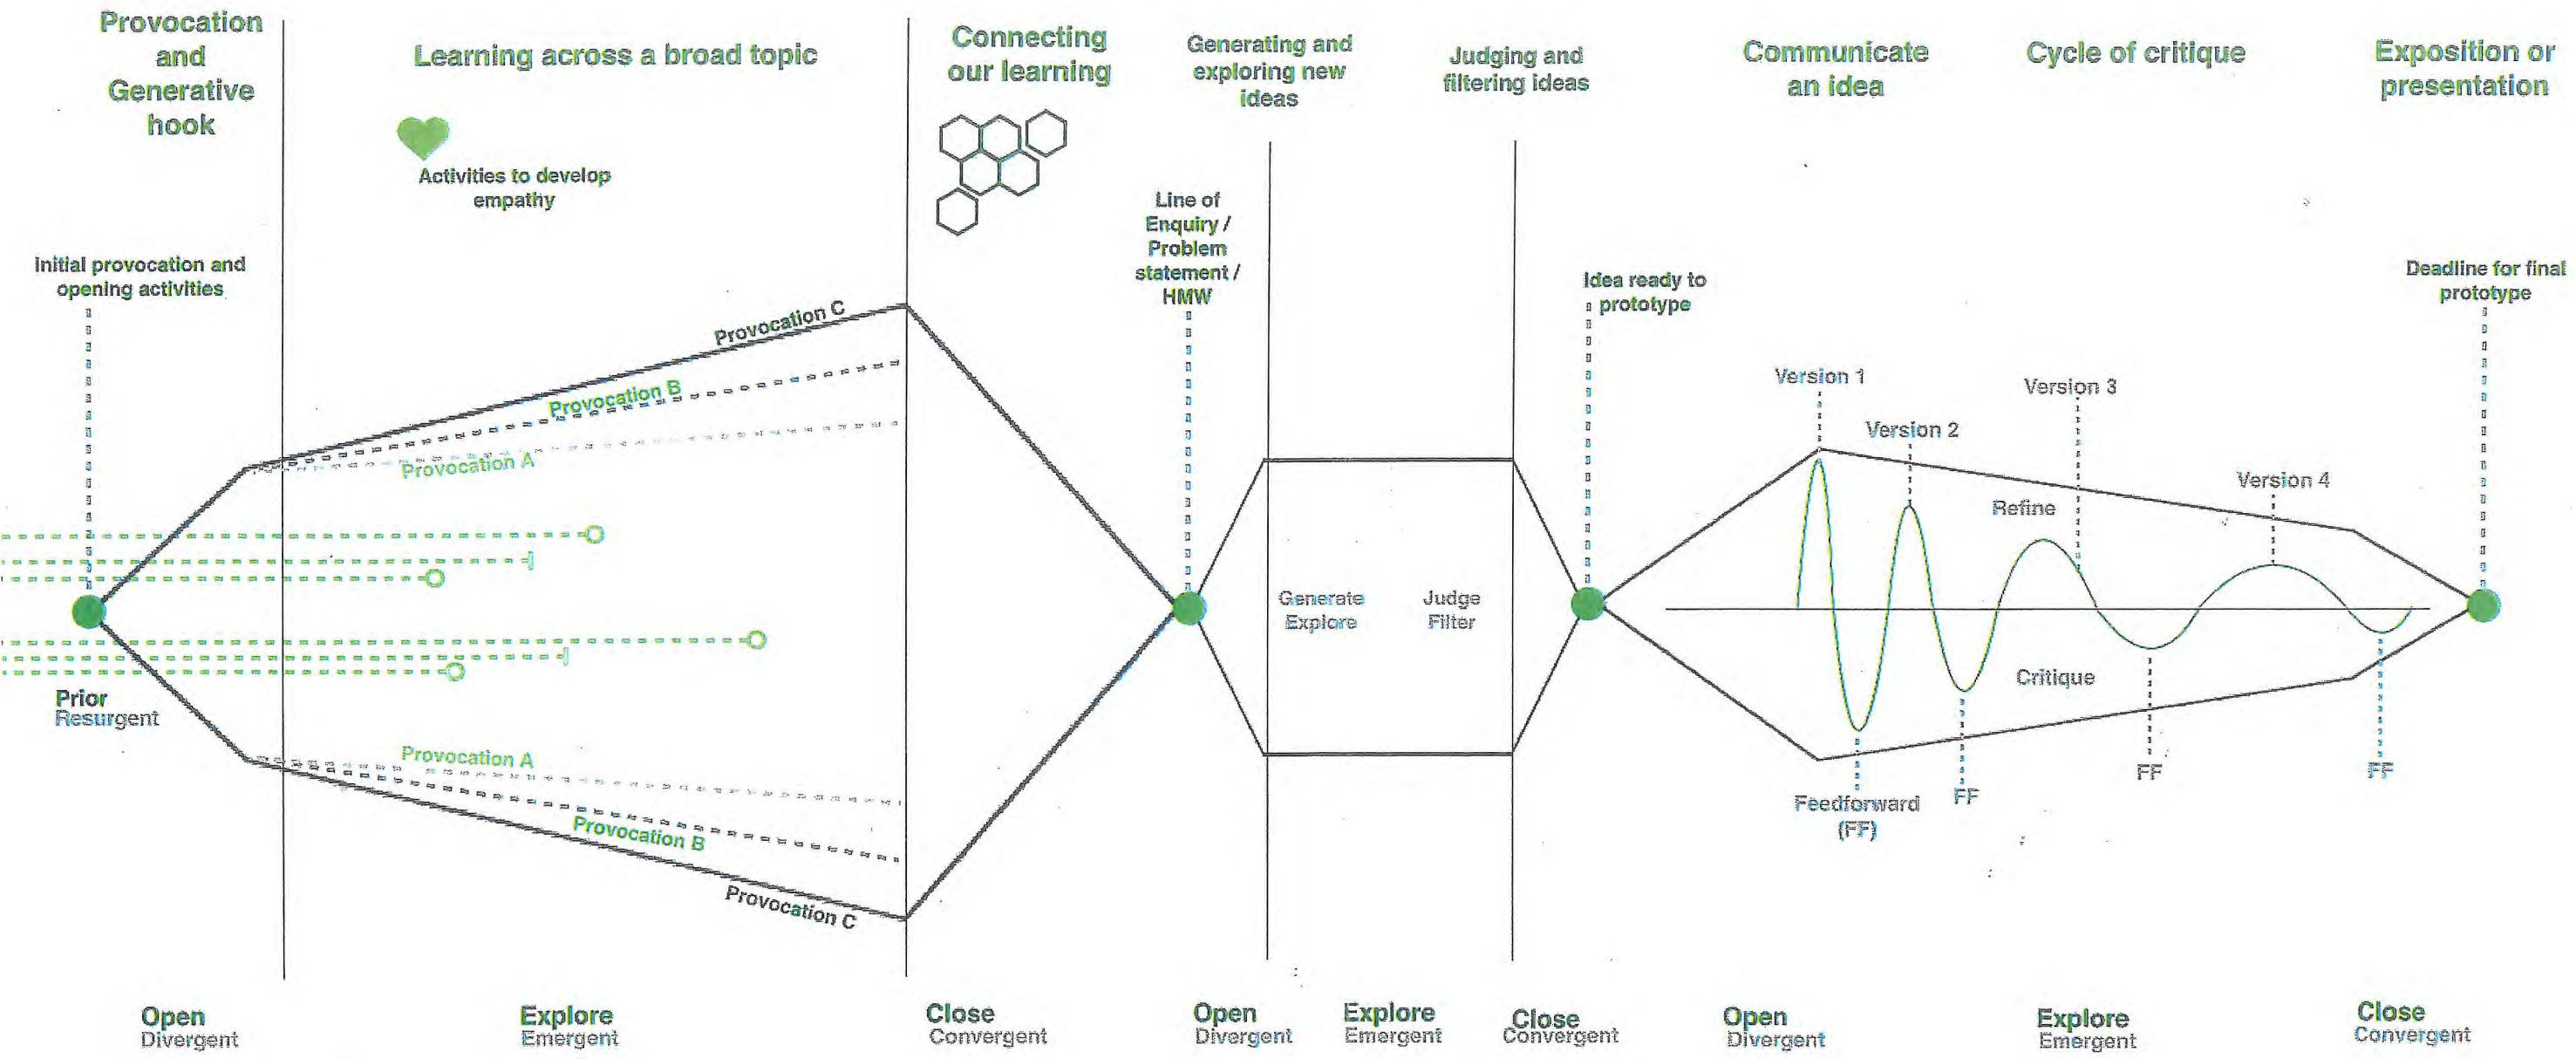

The Design Thinking Enquiry Space

Immersion

Synthesis

Ideation

Prototyping

Time

This planning tool should be used along with the advice on notosh.com/lab and is made available on a Creative Commons Share and Sharealike Non-Commercial No Derivatives Licence. Any resemblance to space-ships from Star Wars is merely coincidental. Please share your story of how it's created Impact to info@notosh.com